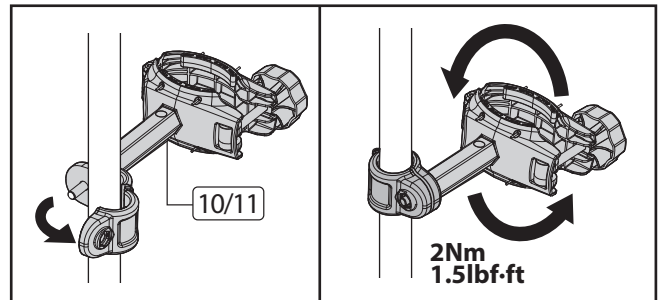

8 x2 x3

N.		Q.
10		1
11		1