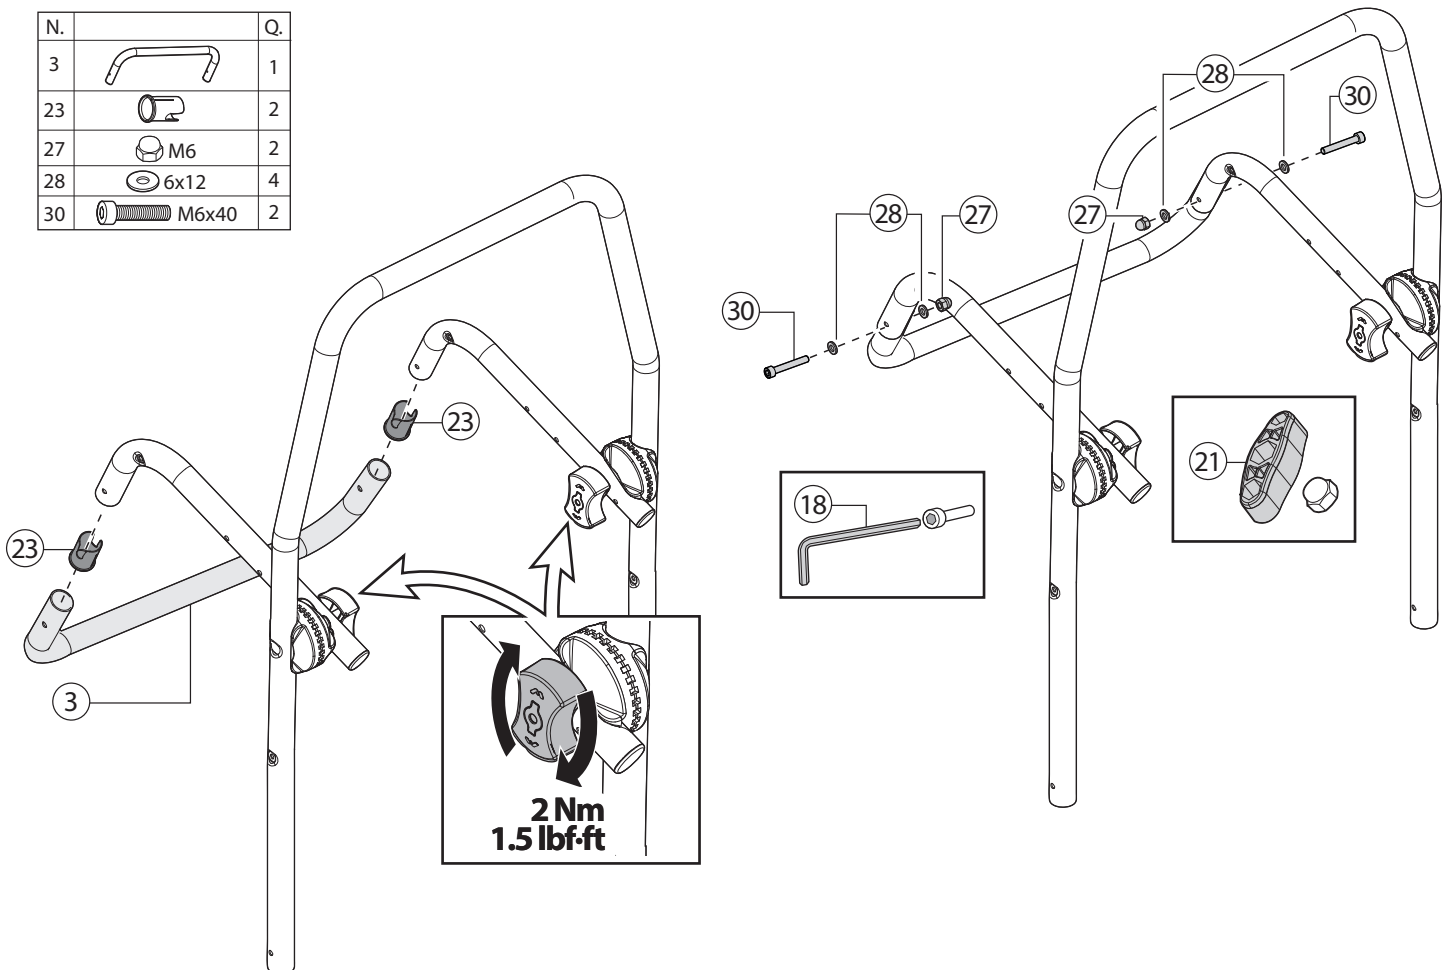

② x2 x3

N.		Q.
3		1
23		2
27	M6	2
28	6x12	4
30	M6x40	2