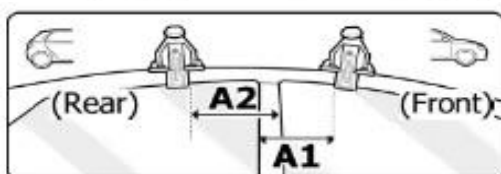

1

MANUFACTURER	MODEL CAR	DOORS	MODEL YEAR	D1	D2
FIAT	Bravo	3	95>01	9,0	7,6
HONDA	HR-V I (No rails)	3	99>05	9,1	

2

Front	Rear
5	6
14	14R
2X	2X

OR

MANUFACTURER	MODEL CAR	DOORS	MODEL YEAR	A1	A2	A1	A2
				cm	cm	in	in
FIAT	Bravo	3	95>01	X	X	X	X
HONDA	HR-V I (No rails)	3	99>05	29	49	11,4	19,3