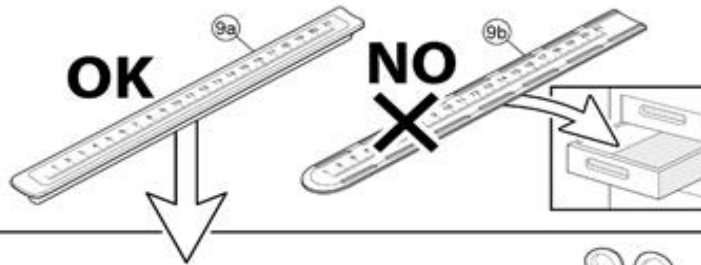

1

MANUFACTURER	MODEL CAR	DOORS	MODEL YEAR	D1	D2
FIAT	Bravo	3	95>01	9,0	7,6
HONDA	HR-V I (No rails)	3	99>05	9,1	

2

Front	Rear
5	6
14	14R
2X	2X

OR

MANUFACTURER	MODEL CAR	DOORS	MODEL YEAR	A1	A2	A1	A2
				cm	cm	in	in
FIAT	Bravo	3	95>01	X	X	X	X
HONDA	HR-V I (No rails)	3	99>05	29	49	11,4	19,3