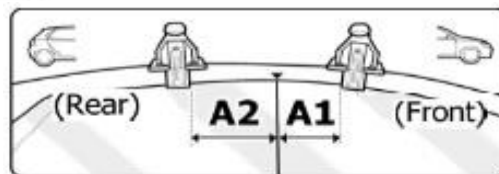

1

MANUFACTURER	MODEL CAR	DOORS	MODEL YEAR	D1	D2
FIAT	Bravo	3	95>01	9,0	7,6
HONDA	HR-V I (No rails)	3	99>05	9,1	

2

Front	Rear
5	6
14	14R
2X	2X

OR

MANUFACTURER	MODEL CAR	DOORS	MODEL YEAR	A1	A2	A1	A2
				cm	cm	in	in
FIAT	Bravo	3	95>01	X	X	X	X
HONDA	HR-V I (No rails)	3	99>05	29	49	11,4	19,3