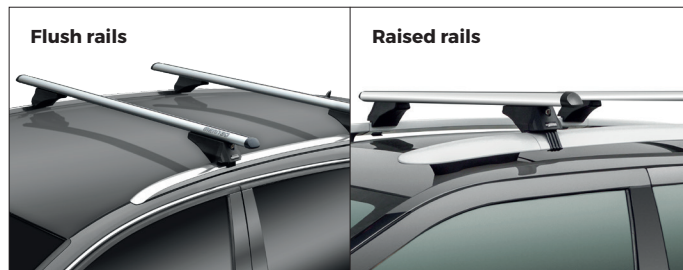

Watch video

COMPLIANT WITH
DIN 75302:1991

CITY CRASH
TESTED ✓

INCLUDED

IT) Barra da tetto in alluminio per veicoli con rails.
Leggera, pratica e sicura. Disponibile in due lunghezze.

EN) Aluminium roof bars for cars with rails. Lightweight,
practical and safe. Two lengths available.