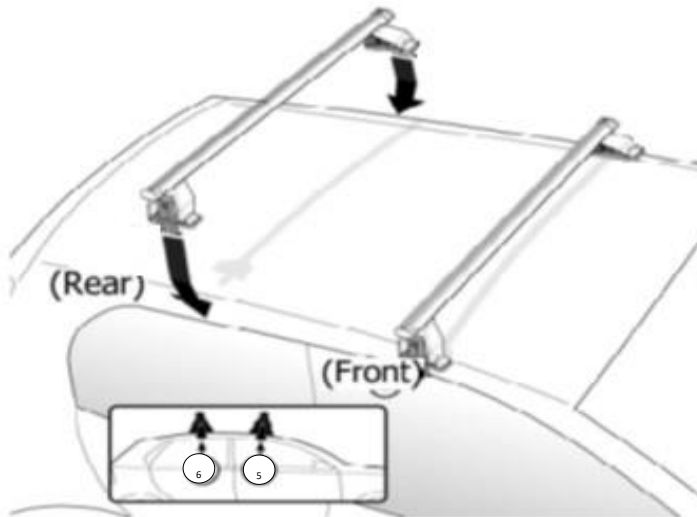

2

Front	Rear
5	6
1	1R
2X	2X

OR

MANUFACTURER	MODEL CAR	DOORS	MODEL YEAR	A1	A2	A1	A2
				cm	cm	in	in
ALFA ROMEO	147	3	00>10	X	X	X	X
AUDI	A3 (8P)	3	04>07	26	38	10,2	15,0
AUDI	A3 (8P)	3	08>12	26	38	10,2	15,0
MITSUBISHI	Spacestar / Mirage (A00)	5	12>16	27	38	10,6	15,0
SKODA	Octavia II (1Z)	4	04>08	X	X	X	X