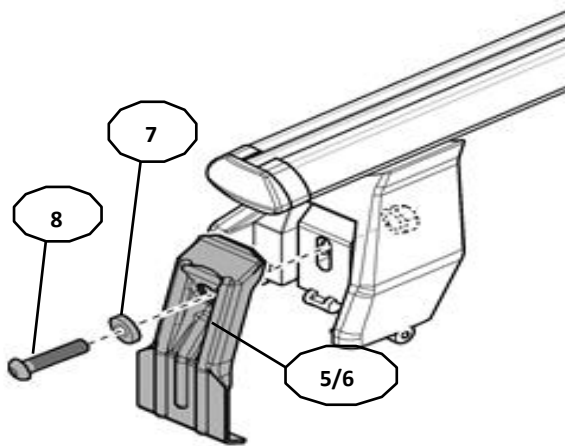

2

Front	Rear
5	6
1	1R
2X	2X

OR

MANUFACTURER	MODEL CAR	DOORS	MODEL YEAR	A1	A2	A1	A2
				cm	cm	in	in
ALFA ROMEO	147	3	00>10	X	X	X	X
AUDI	A3 (8P)	3	04>07	26	38	10,2	15,0
AUDI	A3 (8P)	3	08>12	26	38	10,2	15,0
MITSUBISHI	Spacestar / Mirage (A00)	5	12>16	27	38	10,6	15,0
SKODA	Octavia II (1Z)	4	04>08	X	X	X	X