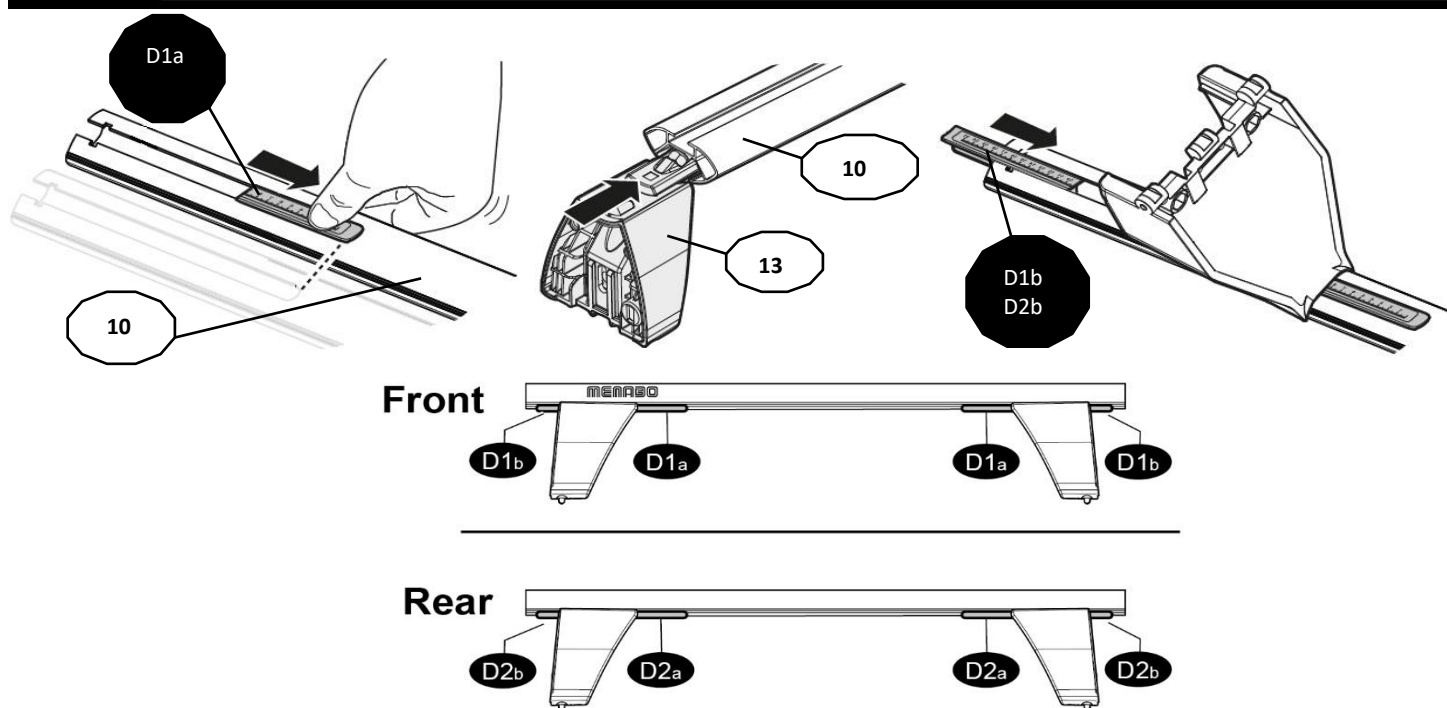

1

MANUFACTURER	MODEL CAR	DOORS	MODEL YEAR	D1	D2
ACURA	TLX	4	15>19	6,0	5,0
FORD	Fiesta V	3	02>08	4,9	4,5

2

Front	Rear
5	6
26	18R
2X	2X

OR

MANUFACTURER	MODEL CAR	DOORS	MODEL YEAR	A1	A2	A1	A2
				cm	cm	in	in
ACURA	TLX	4	15>19	18	45	7,1	17,7
FORD	Fiesta V	3	02>08	48	28	18,9	11,0

X = predisposizione originale /original arrangement