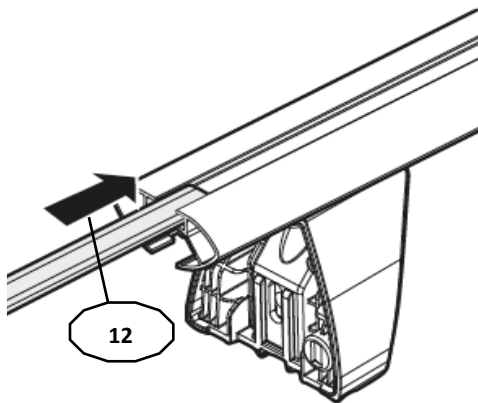

1

MANUFACTURER	MODEL CAR	DOORS	MODEL YEAR	D1	D2
ACURA	TLX	4	15>19	6,0	5,0
FORD	Fiesta V	3	02>08	4,9	4,5

2

Front	Rear
5	6
26	18R
2X	2X

OR

MANUFACTURER	MODEL CAR	DOORS	MODEL YEAR	A1	A2	A1	A2
				cm	cm	in	in
ACURA	TLX	4	15>19	18	45	7,1	17,7
FORD	Fiesta V	3	02>08	48	28	18,9	11,0