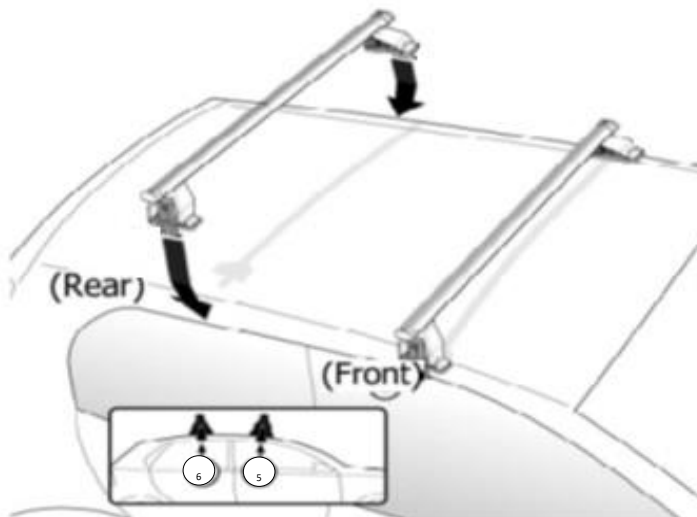

1

MANUFACTURER	MODEL CAR	DOORS	MODEL YEAR	D1	D2
ACURA	TLX	4	15>19	6,0	5,0
FORD	Fiesta V	3	02>08	4,9	4,5

2

Front	Rear
5	6
26	18R
2X	2X

OR

MANUFACTURER	MODEL CAR	DOORS	MODEL YEAR	A1	A2	A1	A2
				cm	cm	in	in
ACURA	TLX	4	15>19	18	45	7,1	17,7
FORD	Fiesta V	3	02>08	48	28	18,9	11,0

X = predisposizione originale /original arrangement