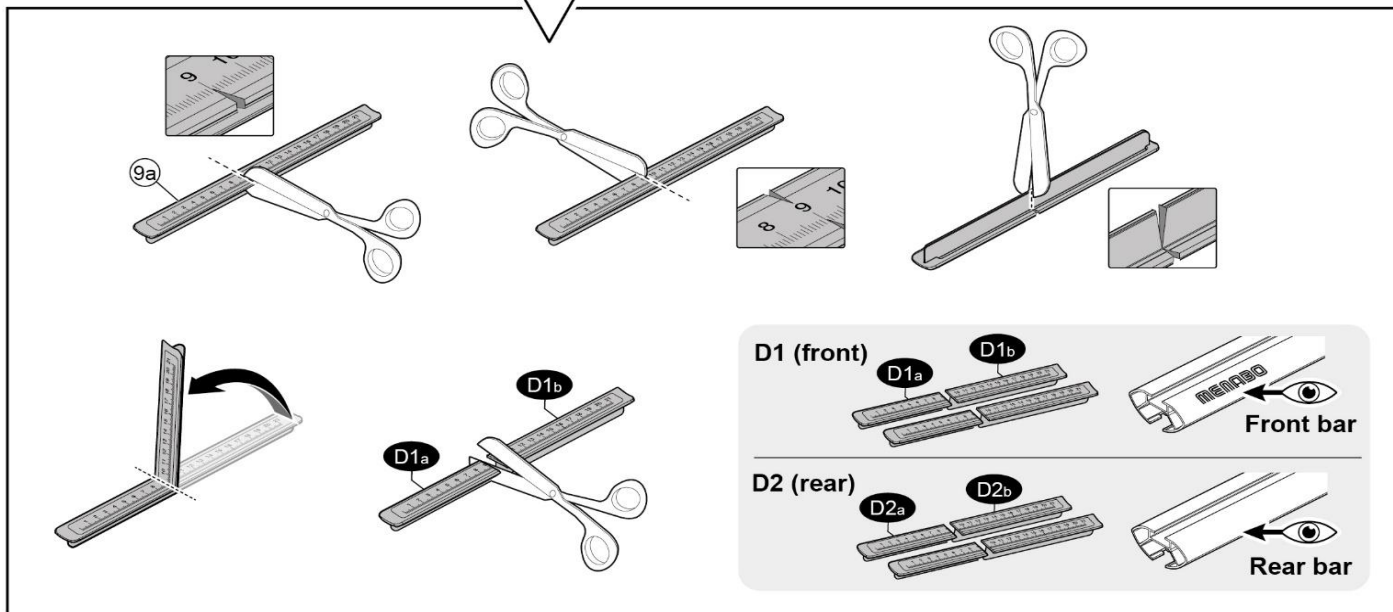

1

MANUFACTURER	MODEL CAR	DOORS	MODEL YEAR	D1	D2
ACURA	TLX	4	15>19	6,0	5,0
FORD	Fiesta V	3	02>08	4,9	4,5

2

Front	Rear
5	6
26	18R
2X	2X

OR

MANUFACTURER	MODEL CAR	DOORS	MODEL YEAR	A1	A2	A1	A2
				cm	cm	in	in
ACURA	TLX	4	15>19	18	45	7,1	17,7
FORD	Fiesta V	3	02>08	48	28	18,9	11,0

X = predisposizione originale /original arrangement