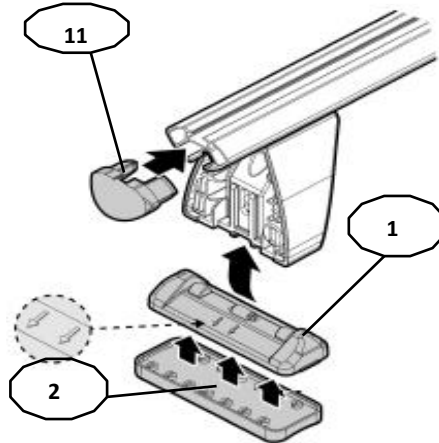

1

MANUFACTURER	MODEL CAR	DOORS	MODEL YEAR	D1	D2
ACURA	TLX	4	15>19	6,0	5,0
FORD	Fiesta V	3	02>08	4,9	4,5

2

Front	Rear
5	6
26	18R
2X	2X

OR

MANUFACTURER	MODEL CAR	DOORS	MODEL YEAR	A1	A2	A1	A2
				cm	cm	in	in
ACURA	TLX	4	15>19	18	45	7,1	17,7
FORD	Fiesta V	3	02>08	48	28	18,9	11,0

X = predisposizione originale /original arrangement