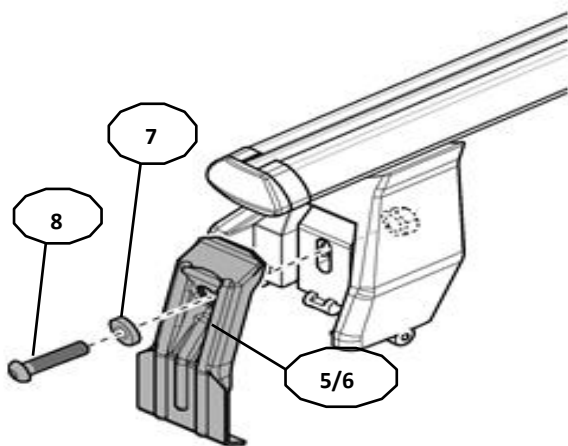

1

MANUFACTURER	MODEL CAR	DOORS	MODEL YEAR	D1	D2
ACURA	TLX	4	15>19	6,0	5,0
FORD	Fiesta V	3	02>08	4,9	4,5

2

Front	Rear
5	6
26	18R
2X	2X

OR

MANUFACTURER	MODEL CAR	DOORS	MODEL YEAR	A1	A2	A1	A2
				cm	cm	in	in
ACURA	TLX	4	15>19	18	45	7,1	17,7
FORD	Fiesta V	3	02>08	48	28	18,9	11,0