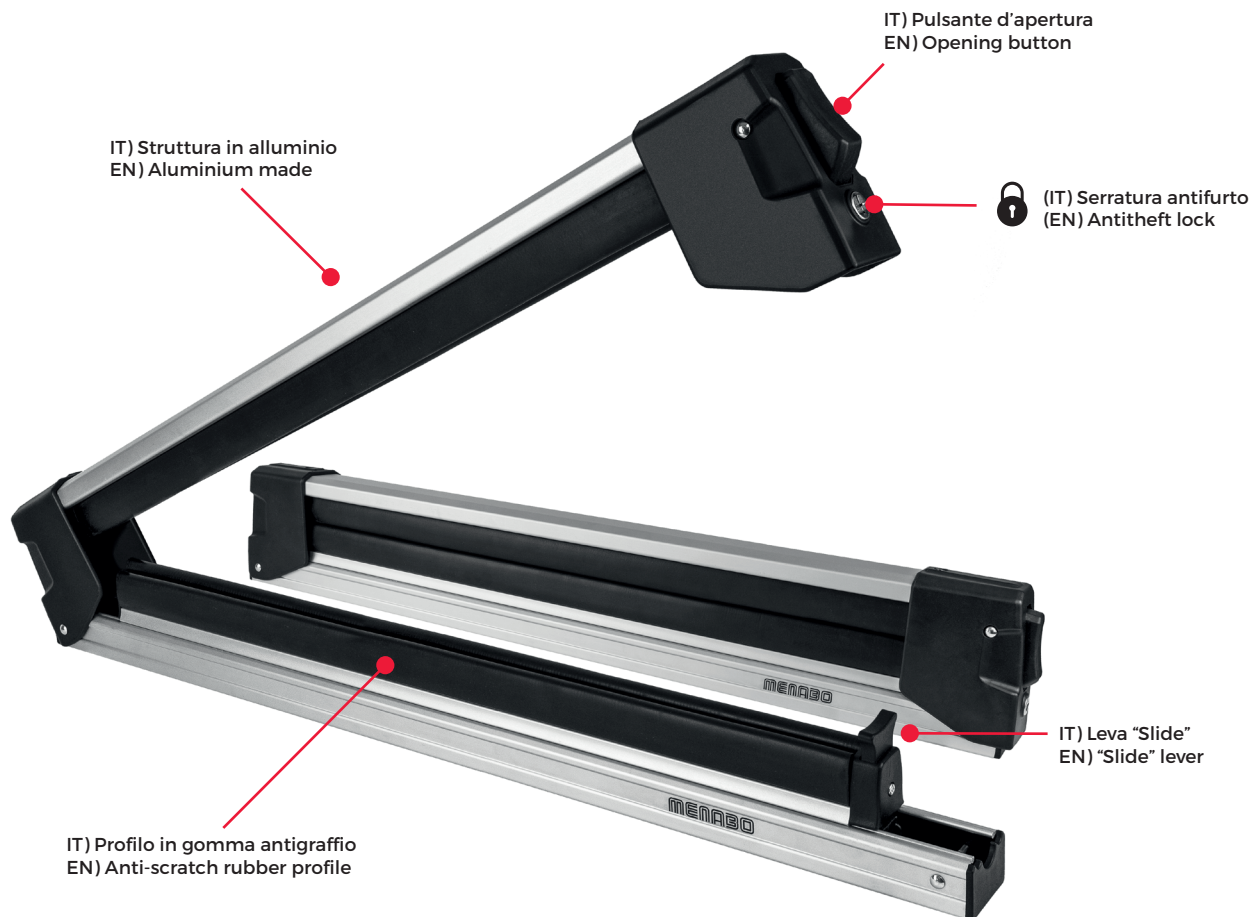

YELO

Watch video

COMPLIANT WITH
ISO/PAS 11154:2006

CITY CRASH
TESTED ✓

INCLUDED

6X

4X

IT) Portasci in alluminio progettato per trasportare 6 paia di sci o 4 snowboard. Equipaggiato con una base scorrevole per agevolare il carico o lo scarico degli sci o snowboard. Fissaggio semplice alle barre tramite t-system e sistema antifurto in dotazione.

EN) Aluminium ski rack conceived for six pairs of skis, or four snowboards. It is equipped with a sliding base to facilitate the loading and unloading of skis and snowboards. It can be easily installed on the roof bars by means of standard T-system and features an antitheft lock.

Art.00011600000

Art.	000111600000
	4,2kg/9,2lb
Materiale Material Matière	Alluminio Aluminium Aluminio
	max 42kg / 92lb
	✓
	 X: min 6,5mm/0.3" W: 20mm/0.8"
	Optional kit 000121800000  (LxH) max 80x30mm / 3.1x1.2"
	Optional kit 000110300000  (LxH) max 60x35mm / 2.4x1.4"
	6
	4
	-

Mod.	YELO
Art.N°	000111600000
	L x W x H : 85,5x12x13,5cm/33.7x4.7x5.3" 4,6kg/10.1lb
	L x W x H : 86x27x29cm/33.9x10.6x11.4" 19,3kg/42.6lb Pz. 4
	L x W x H : 120x87,5x189cm/47.2x34.4x74.4" 484kg/1067lb Pz. 96
Ean-13	 8 003168 191421