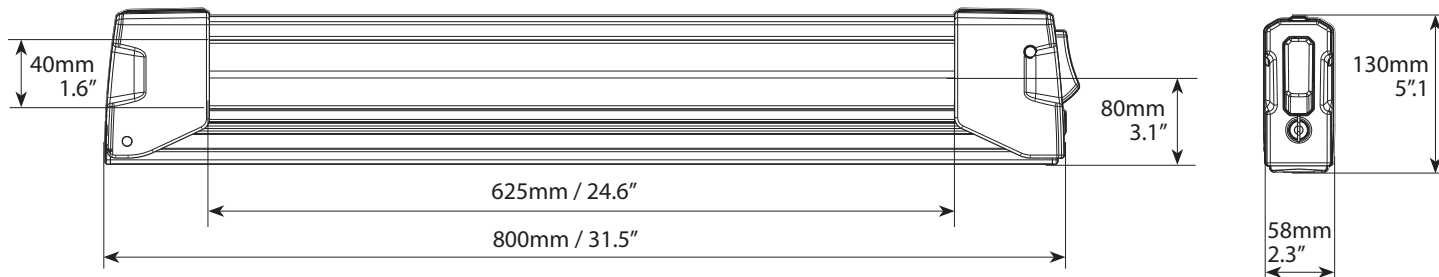

YELO

Watch video

COMPLIANT WITH
ISO/PAS 11154:2006

CITY CRASH
TESTED ✓

INCLUDED

6X

4X

IT) Portasci in alluminio progettato per trasportare 6 paia di sci o 4 snowboard. Equipaggiato con una base scorrevole per agevolare il carico o lo scarico degli sci o snowboard. Fissaggio semplice alle barre tramite t-system e sistema antifurto in dotazione.

EN) Aluminium ski rack conceived for six pairs of skis, or four snowboards. It is equipped with a sliding base to facilitate the loading and unloading of skis and snowboards. It can be easily installed on the roof bars by means of standard T-system and features an antitheft lock.

Art.00011600000

Art.	000111600000
	4,2kg/9,2lb
Materiale Material Matière	Alluminio Aluminium Aluminio
	max 42kg / 92lb
	✓
	 X: min 6,5mm/0.3" W: 20mm/0.8"
	Optional kit 000121800000  (LxH) max 80x30mm / 3.1x1.2"
	Optional kit 000110300000  (LxH) max 60x35mm / 2.4x1.4"
	6
	4
	-

Mod.	YELO
Art.N°	000111600000
	L x W x H : 85,5x12x13,5cm/33.7x4.7x5.3" 4,6kg/10.1lb
	L x W x H : 86x27x29cm/33.9x10.6x11.4" 19,3kg/42.6lb Pz. 4
	L x W x H : 120x87,5x189cm/47.2x34.4x74.4" 484kg/1067lb Pz. 96
Ean-13	 8 003168 191421