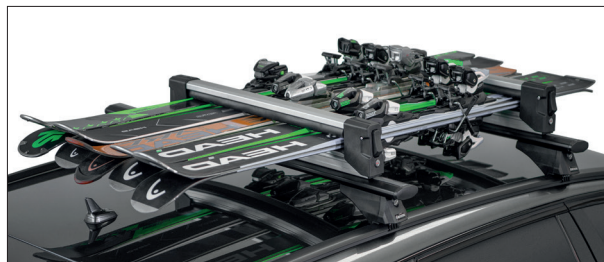

YELO

Watch video

COMPLIANT WITH
ISO/PAS 11154:2006

CITY CRASH
TESTED ✓

INCLUDED

6X

4X

IT) Portasci in alluminio progettato per trasportare 6 paia di sci o 4 snowboard. Equipaggiato con una base scorrevole per agevolare il carico o lo scarico degli sci o snowboard. Fissaggio semplice alle barre tramite t-system e sistema antifurto in dotazione.

EN) Aluminium ski rack conceived for six pairs of skis, or four snowboards. It is equipped with a sliding base to facilitate the loading and unloading of skis and snowboards. It can be easily installed on the roof bars by means of standard T-system and features an antitheft lock.