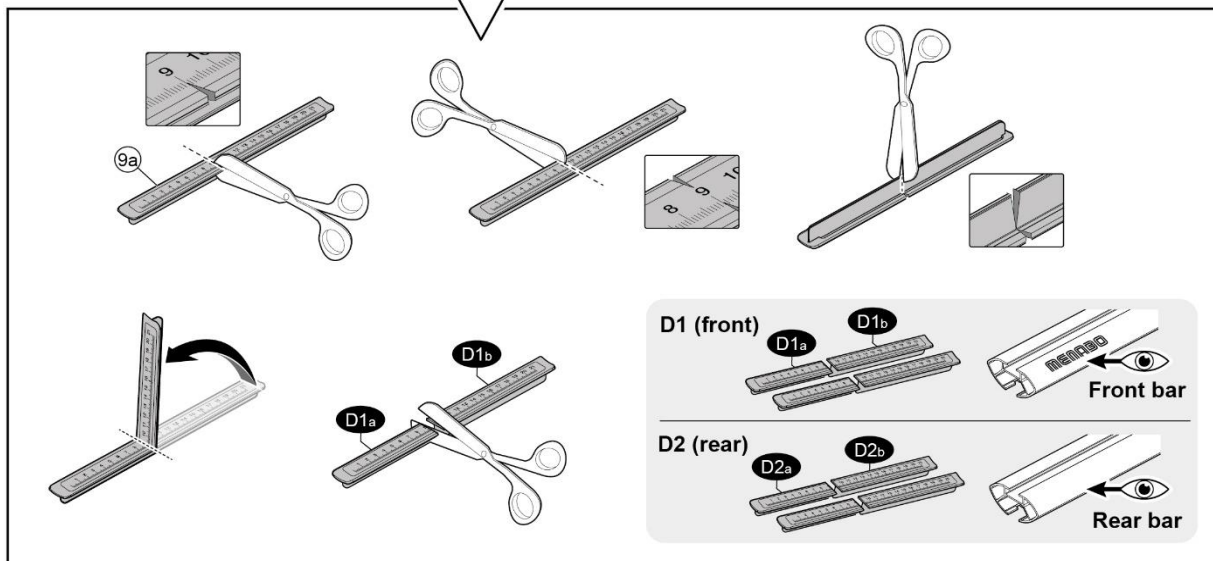

1

MANUFACTURER	MODEL CAR	DOORS	MODEL YEAR	D1	D2
ALFA ROMEO	Giulietta	5	10>	8,4	7,5

2

x4

Front	Rear
5	6
15	3
2X	2X

OR

MANUFACTURER	MODEL CAR	DOORS	MODEL YEAR	A1	A2	A1	A2
				cm	cm	in	in
ALFA ROMEO	Giulietta	5	10>	24	X	9,4	X

X = predisposizione originale /original arrangement

4a

MANUFACTURER	MODEL CAR	DOORS	MODEL YEAR
ALFA ROMEO	Giulietta	5	10>

n°4 M6x12 incluse -