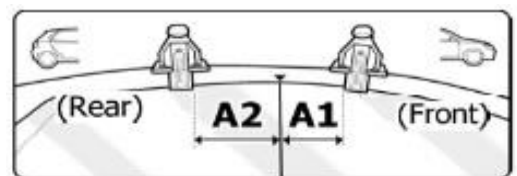

1

MANUFACTURER	MODEL CAR	DOORS	MODEL YEAR	D1	D2
ALFA ROMEO	Giulietta	5	10>	8,4	7,5

2

x4

Front	Rear
5	6
15	3
2X	2X

OR

MANUFACTURER	MODEL CAR	DOORS	MODEL YEAR	A1	A2	A1	A2
				cm	cm	in	in
ALFA ROMEO	Giulietta	5	10>	24	X	9,4	X

X = predisposizione originale /original arrangement

4a

MANUFACTURER	MODEL CAR	DOORS	MODEL YEAR
ALFA ROMEO	Giulietta	5	10>

n°4 M6x12 incluse -