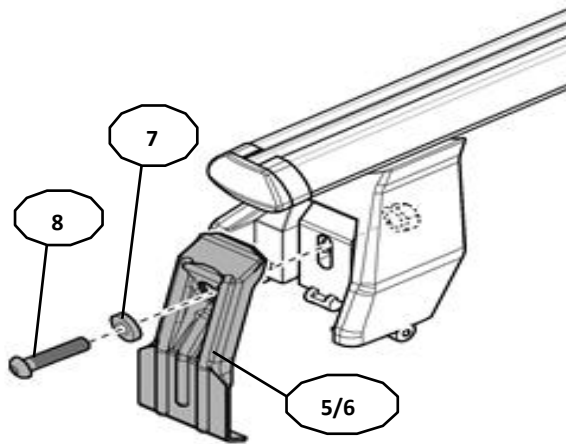

1

MANUFACTURER	MODEL CAR	DOORS	MODEL YEAR	D1	D2
ALFA ROMEO	Giulietta	5	10>	8,4	7,5

2

x4

Front	Rear
5	6
15	3
2X	2X

OR

MANUFACTURER	MODEL CAR	DOORS	MODEL YEAR	A1	A2	A1	A2
				cm	cm	in	in
ALFA ROMEO	Giulietta	5	10>	24	X	9,4	X

X = predisposizione originale /original arrangement

4a

MANUFACTURER	MODEL CAR	DOORS	MODEL YEAR
ALFA ROMEO	Giulietta	5	10>

n°4 M6x12 incluse -