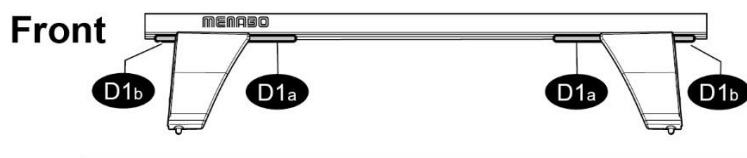

1

MANUFACTURER	MODEL CAR	DOORS	MODEL YEAR	D1	D2
ALFA ROMEO	Giulietta	5	10>	8,4	7,5

2

x4

Front	Rear
5	6
15	3
2X	2X

OR

MANUFACTURER	MODEL CAR	DOORS	MODEL YEAR	A1	A2	A1	A2
				cm	cm	in	in
ALFA ROMEO	Giulietta	5	10>	24	X	9,4	X

X = predisposizione originale /original arrangement

4a

MANUFACTURER	MODEL CAR	DOORS	MODEL YEAR
ALFA ROMEO	Giulietta	5	10>

n°4 M6x12 incluse -