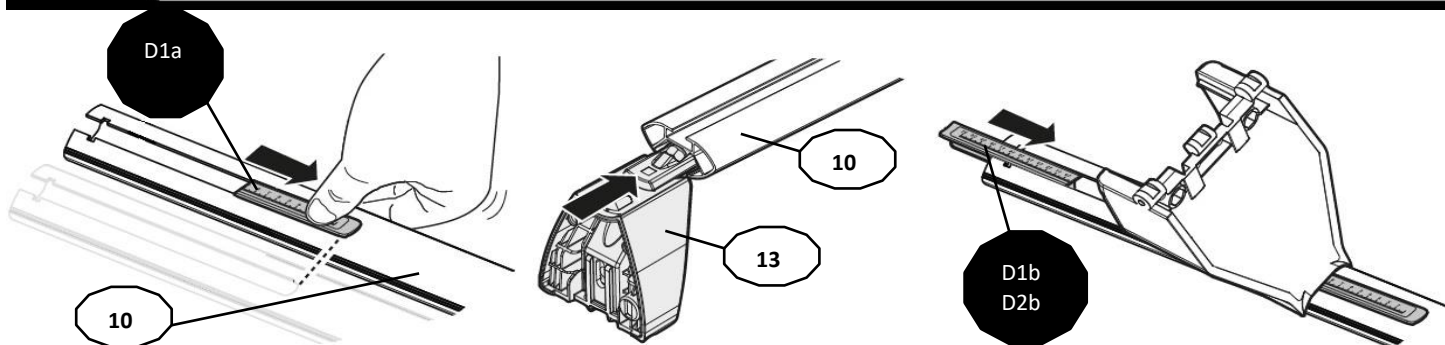

1

MANUFACTURER	MODEL CAR	DOORS	MODEL YEAR	D1	D2
ALFA ROMEO	Giulietta	5	10>	8,4	7,5

2

x4

Front	Rear
5	6
15	3
2X	2X

OR

MANUFACTURER	MODEL CAR	DOORS	MODEL YEAR	A1	A2	A1	A2
				cm	cm	in	in
ALFA ROMEO	Giulietta	5	10>	24	X	9,4	X

X = predisposizione originale /original arrangement

4a

MANUFACTURER	MODEL CAR	DOORS	MODEL YEAR
ALFA ROMEO	Giulietta	5	10>

n°4 M6x12 incluse -