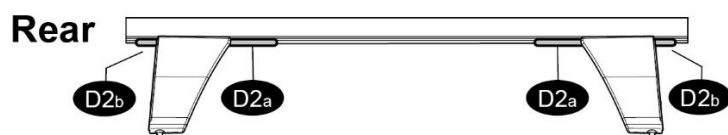

1

MANUFACTURER	MODEL CAR	DOORS	MODEL YEAR	D1	D2
ALFA ROMEO	Giulietta	5	10>	8,4	7,5

2

x4

Front	Rear
5	6
15	3
2X	2X

OR

MANUFACTURER	MODEL CAR	DOORS	MODEL YEAR	A1	A2	A1	A2
				cm	cm	in	in
ALFA ROMEO	Giulietta	5	10>	24	X	9,4	X

X = predisposizione originale /original arrangement

4a

MANUFACTURER	MODEL CAR	DOORS	MODEL YEAR
ALFA ROMEO	Giulietta	5	10>

n°4 M6x12 incluse -