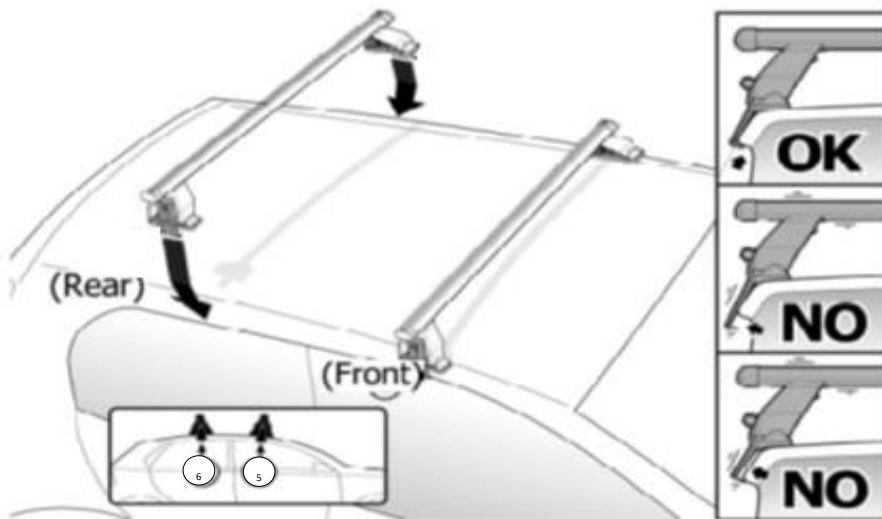

1

MANUFACTURER	MODEL CAR	DOORS	MODEL YEAR	D1	D2
ALFA ROMEO	Giulietta	5	10>	8,4	7,5

2

x4

Front	Rear
5	6
15	3
2X	2X

OR

MANUFACTURER	MODEL CAR	DOORS	MODEL YEAR	A1	A2	A1	A2
				cm	cm	in	in
ALFA ROMEO	Giulietta	5	10>	24	X	9,4	X

X = predisposizione originale /original arrangement

4a

MANUFACTURER	MODEL CAR	DOORS	MODEL YEAR
ALFA ROMEO	Giulietta	5	10>

n°4 M6x12 incluse -