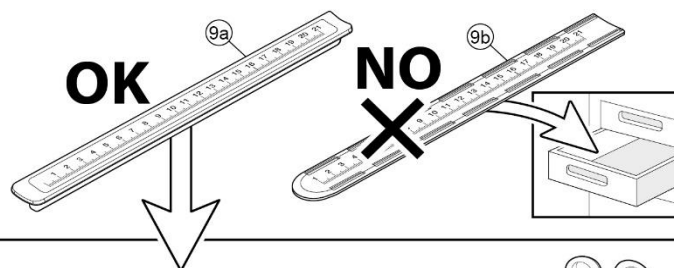

1

MANUFACTURER	MODEL CAR	DOORS	MODEL YEAR	D1	D2
ALFA ROMEO	Giulietta	5	10>	8,4	7,5

2

x4

Front	Rear
5	6
15	3
2X	2X

OR

MANUFACTURER	MODEL CAR	DOORS	MODEL YEAR	A1	A2	A1	A2
				cm	cm	in	in
ALFA ROMEO	Giulietta	5	10>	24	X	9,4	X

X = predisposizione originale /original arrangement

4a

MANUFACTURER	MODEL CAR	DOORS	MODEL YEAR
ALFA ROMEO	Giulietta	5	10>

n°4 M6x12 incluse -