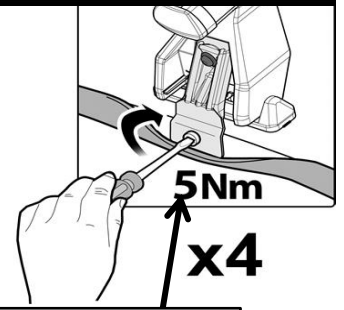

1

MANUFACTURER	MODEL CAR	DOORS	MODEL YEAR	D1	D2
ALFA ROMEO	Giulietta	5	10>	8,4	7,5

2

x4

Front	Rear
5	6
15	3
2X	2X

OR

MANUFACTURER	MODEL CAR	DOORS	MODEL YEAR	A1	A2	A1	A2
				cm	cm	in	in
ALFA ROMEO	Giulietta	5	10>	24	X	9,4	X

X = predisposizione originale /original arrangement

4a

MANUFACTURER	MODEL CAR	DOORS	MODEL YEAR
ALFA ROMEO	Giulietta	5	10>

n°4 M6x12 incluse -