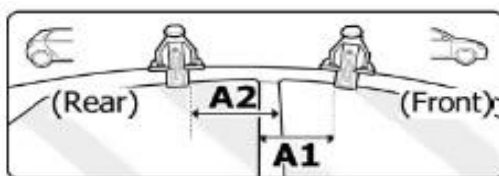

1

MANUFACTURER	MODEL CAR	DOORS	MODEL YEAR	D1	D2
ALFA ROMEO	Giulietta	5	10>	8,4	7,5

2

x4

Front	Rear
5	6
15	3
2X	2X

OR

MANUFACTURER	MODEL CAR	DOORS	MODEL YEAR	A1	A2	A1	A2
				cm	cm	in	in
ALFA ROMEO	Giulietta	5	10>	24	X	9,4	X

X = predisposizione originale /original arrangement

4a

MANUFACTURER	MODEL CAR	DOORS	MODEL YEAR
ALFA ROMEO	Giulietta	5	10>

n°4 M6x12 incluse -